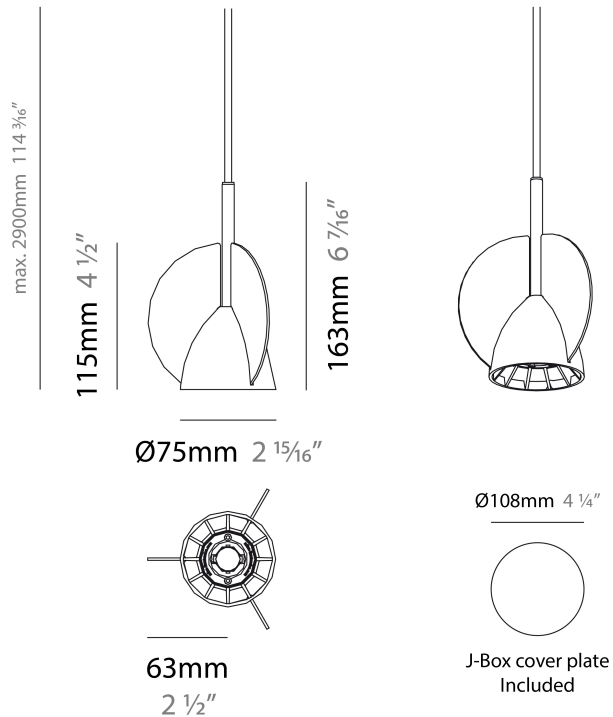

KASK SUSPENSION

D91176

PROJECT	
TYPE	
NOTES	
QUANTITY	
DATE	

GENERAL

Series: Kask
Brand: Milan
Division: Design
Mounting Type: Suspension
Mounting Location: Ceiling
Subcategory: Pendant

PHYSICAL

Diameter (mm): 75
Diameter (in): 2 ¹⁵/₁₆
Height (mm): 163
Height (in): 6 ⁷/₁₆
Max. Overall Height (mm): 2900
Max. Overall Height (in): 114 ³/₁₆
Weight (kg): 1.4
Weight (lbs): 3
Fixture Material: Aluminum
Cable Details: 2000mm Transparent Cable

ELECTRICAL

Lamp Type: LED
Total Output Wattage (W): 7
Dimming: Electronic Low Voltage Dimming
Input Voltage (V): 120

LED

Number of LEDs: 1
Color Temperature (°K): 2700
Nominal Lumen (lm): 560
CRI: >90 CRI

OPTICAL

RATINGS AND CERTIFICATIONS

Certified By: CSA Certified to UL and CSA Standards
IP rating: IP20