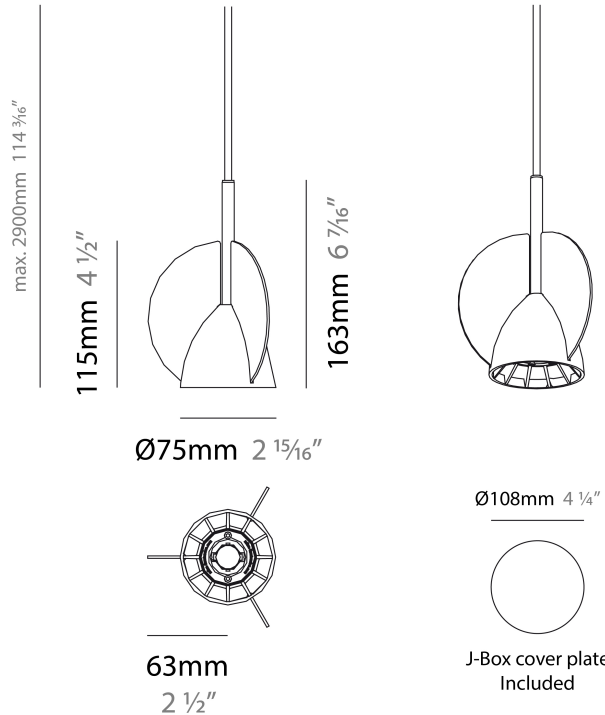

KASK SUSPENSION

D91175

GENERAL

Series: Kask
Brand: Milan
Division: Design
Mounting Type: Suspension
Mounting Location: Ceiling
Subcategory: Pendant

PHYSICAL

Diameter (mm): 75
Diameter (in): 2 ¹⁵/₁₆"
Height (mm): 163
Height (in): 6 ⁷/₁₆"
Max. Overall Height (mm): 2900
Max. Overall Height (in): 114 ³/₁₆"
Weight (kg): 1.4
Weight (lbs): 3
Fixture Finish: WHI
Fixture Material: Aluminum
Cable Details: 2000mm Transparent Cable

ELECTRICAL

Lamp Type: LED
Total Output Wattage (W): 7
Dimming: Electronic Low Voltage Dimming
Input Voltage (V): 120

LED

Number of LEDs: 1
Color Temperature (°K): 2700
Nominal Lumen (lm): 560
CRI: >90 CRI

OPTICAL

RATINGS AND CERTIFICATIONS

Certified By: CSA Certified to UL and CSA Standards
IP rating: IP20